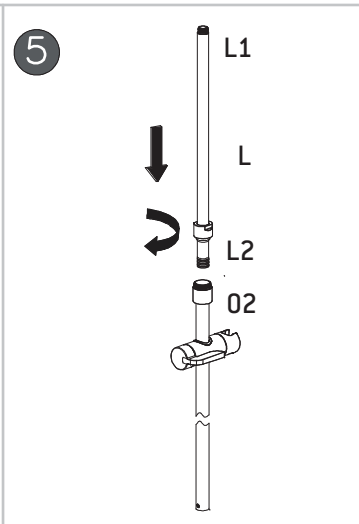

10400985

AVITAL  **ONDAVA**

Manufactured for
HORNBACH-Baumarkt-AG
Hornbachstrasse 11
76879 Bornheim/Germany
(20210524 V01)

1

1

2

3

- | | | | | | |
|---|---|---|--|---|--|
| 
06mm |  | 
PH |  x2
06x30mm |  x2
M4x30mm |  x1 |
|  | | | F | G | B |