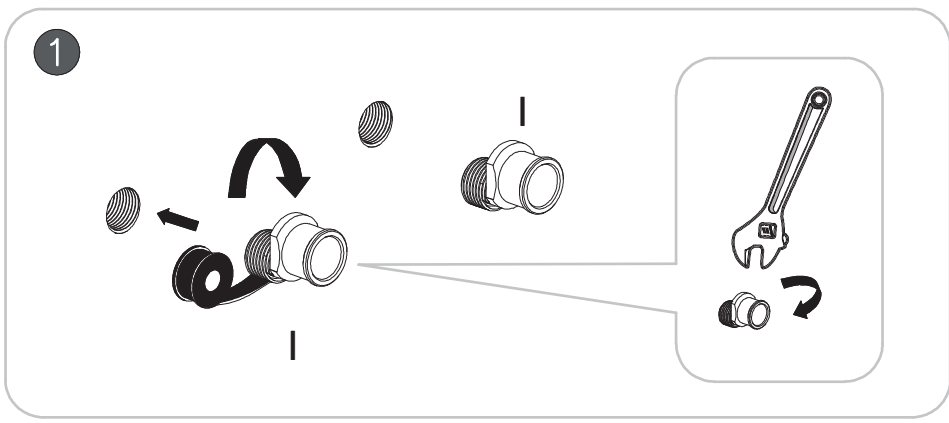

10400985

AVITAL  **ONDAVA**

Manufactured for
HORNBACH-Baumarkt-AG
Hornbachstrasse 11
76879 Bornheim/Germany
(20210524 V01)

1

1

2

3

- | | | | | | |
|---|---|---|--|---|--|
| 
06mm |  | 
PH |  x2
06x30mm |  x2
M4x30mm |  x1 |
|  | | | F | G | B |