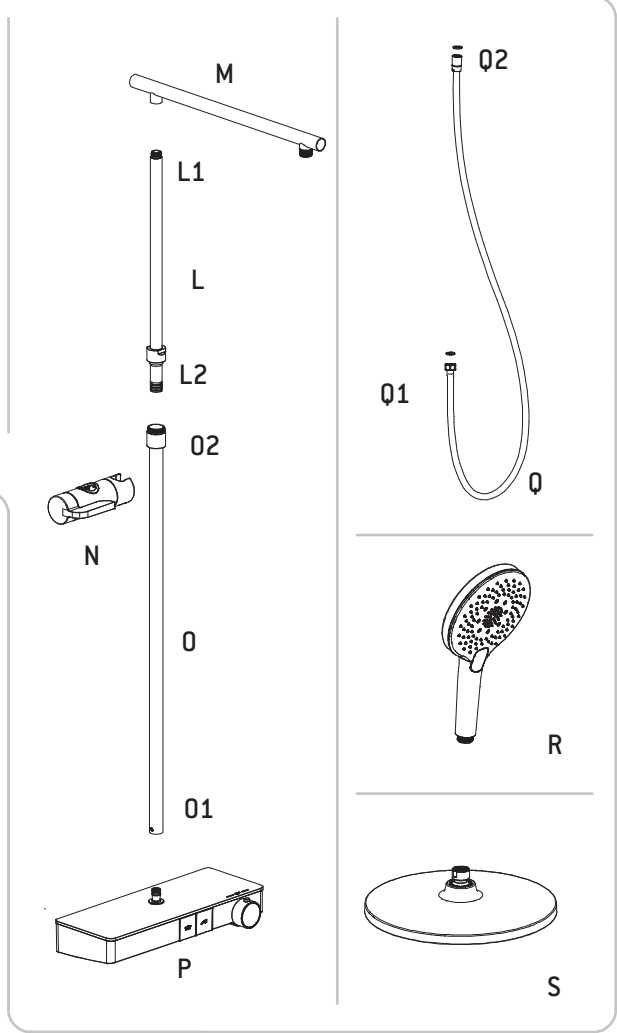

10400985

AVITAL  **ONDAVA**

Manufactured for
HORNBACH-Baumarkt-AG
Hornbachstrasse 11
76879 Bornheim/Germany
(20210524 V01)

1

1

2

3

- | | | | | | |
|---|---|---|--|---|--|
| 
06mm |  | 
PH |  x2
06x30mm |  x2
M4x30mm |  x1 |
|  | | | F | G | B |