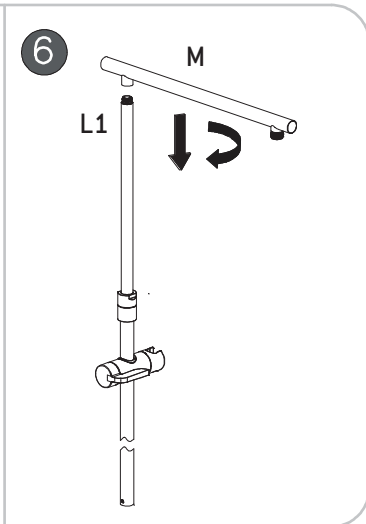

10400985

AVITAL  **ONDAVA**

Manufactured for
HORNBACH-Baumarkt-AG
Hornbachstrasse 11
76879 Bornheim/Germany
(20210524 V01)

1

1

2

3

- | | | | | | |
|---|---|---|--|---|--|
| 
06mm |  | 
PH |  x2
06x30mm |  x2
M4x30mm |  x1 |
|  | | | F | G | B |