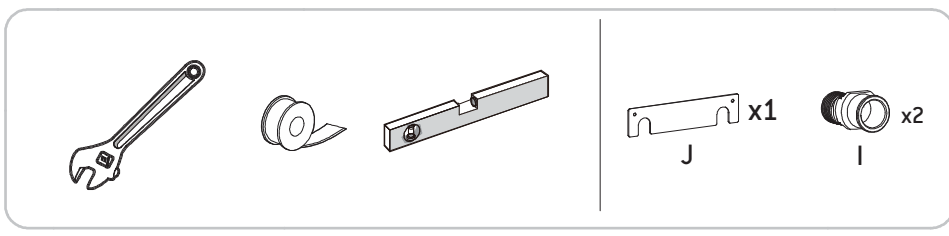

10400985

AVITAL  **ONDAVA**

Manufactured for
HORNBACH-Baumarkt-AG
Hornbachstrasse 11
76879 Bornheim/Germany
(20210524 V01)

1

1

2

3

- | | | | | | |
|---|---|---|--|---|--|
| 
06mm |  | 
PH |  x2
06x30mm |  x2
M4x30mm |  x1 |
|  | | | F | G | B |