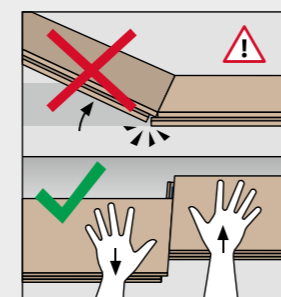

ROBUSTO

BY SWISS KRONO GROUP

SWISS KRONO TEX GMBH & CO. KG
 Wittstocker Chaussee 1
 D-16909 Heiligengrabe / Germany
www.swisskrono.de
www.swisskrono.com

REMOVAL

Installation clips:
 YouTube-Chanel
SWISS KRONO
 Heiligengrabe