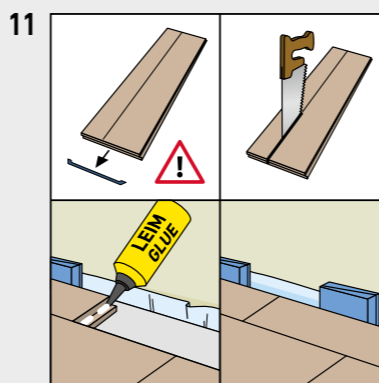

ROBUSTO

BY SWISS KRONO GROUP

SWISS KRONO TEX GMBH & CO. KG
 Wittstocker Chaussee 1
 D-16909 Heiligengrabe / Germany
www.swisskrono.de
www.swisskrono.com

REMOVAL

Installation clips:
 YouTube-Chanel
SWISS KRONO
 Heiligengrabe