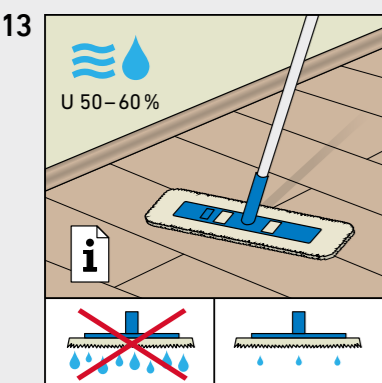

ROBUSTO

BY SWISS KRONO GROUP

SWISS KRONO TEX GMBH & CO. KG
 Wittstocker Chaussee 1
 D-16909 Heiligengrabe / Germany
www.swisskrono.de
www.swisskrono.com

REMOVAL

Installation clips:
 YouTube-Chanel
SWISS KRONO
 Heiligengrabe