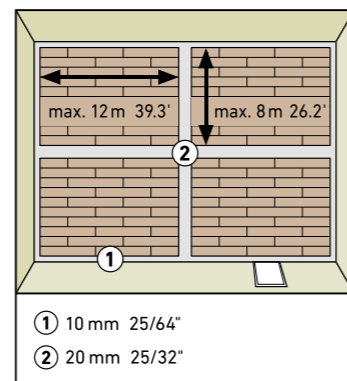

ROBUSTO

BY SWISS KRONO GROUP

SWISS KRONO TEX GMBH & CO. KG
 Wittstocker Chaussee 1
 D-16909 Heiligengrabe / Germany
www.swisskrono.de
www.swisskrono.com

REMOVAL

Installation clips:
 YouTube-Chanel
SWISS KRONO
 Heiligengrabe