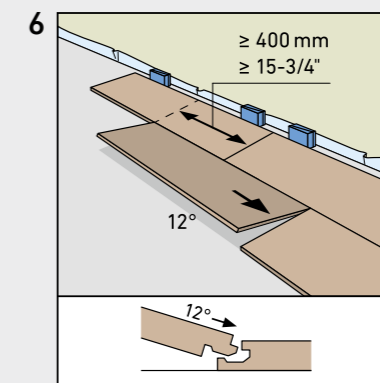

ROBUSTO

BY SWISS KRONO GROUP

SWISS KRONO TEX GMBH & CO. KG
 Wittstocker Chaussee 1
 D-16909 Heiligengrabe / Germany
www.swisskrono.de
www.swisskrono.com

REMOVAL

Installation clips:
 YouTube-Chanel
SWISS KRONO
 Heiligengrabe