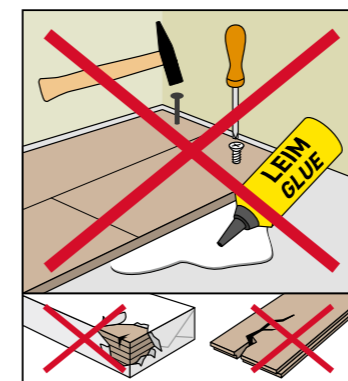

ROBUSTO

BY SWISS KRONO GROUP

SWISS KRONO TEX GMBH & CO. KG
 Wittstocker Chaussee 1
 D-16909 Heiligengrabe / Germany
www.swisskrono.de
www.swisskrono.com

REMOVAL

Installation clips:
 YouTube-Chanel
SWISS KRONO
 Heiligengrabe