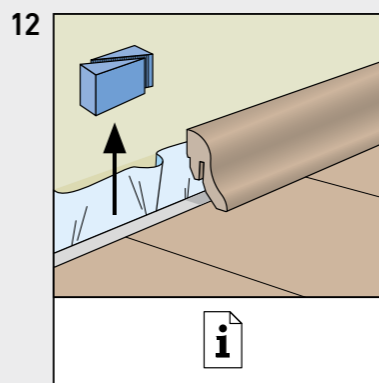

ROBUSTO

BY SWISS KRONO GROUP

SWISS KRONO TEX GMBH & CO. KG
 Wittstocker Chaussee 1
 D-16909 Heiligengrabe / Germany
www.swisskrono.de
www.swisskrono.com

REMOVAL

Installation clips:
 YouTube-Chanel
SWISS KRONO
 Heiligengrabe