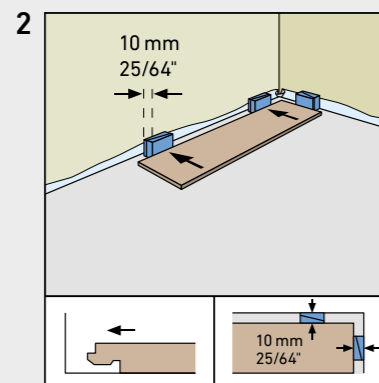

ROBUSTO

BY SWISS KRONO GROUP

SWISS KRONO TEX GMBH & CO. KG
 Wittstocker Chaussee 1
 D-16909 Heiligengrabe / Germany
www.swisskrono.de
www.swisskrono.com

REMOVAL

Installation clips:
 YouTube-Chanel
SWISS KRONO
 Heiligengrabe