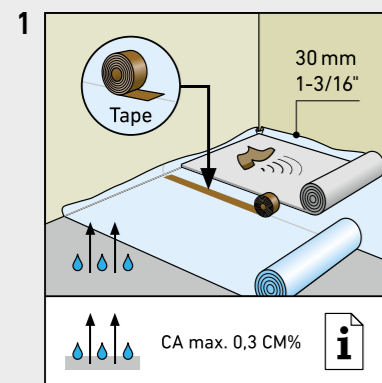

ROBUSTO

BY SWISS KRONO GROUP

SWISS KRONO TEX GMBH & CO. KG
 Wittstocker Chaussee 1
 D-16909 Heiligengrabe / Germany
www.swisskrono.de
www.swisskrono.com

REMOVAL

Installation clips:
 YouTube-Chanel
SWISS KRONO
 Heiligengrabe