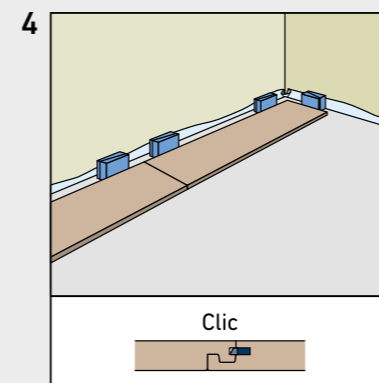

ROBUSTO

BY SWISS KRONO GROUP

SWISS KRONO TEX GMBH & CO. KG
 Wittstocker Chaussee 1
 D-16909 Heiligengrabe / Germany
www.swisskrono.de
www.swisskrono.com

REMOVAL

Installation clips:
 YouTube-Chanel
SWISS KRONO
 Heiligengrabe