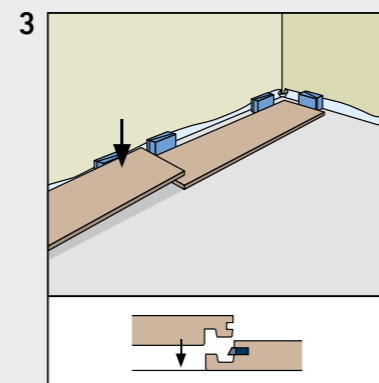

ROBUSTO

BY SWISS KRONO GROUP

SWISS KRONO TEX GMBH & CO. KG
 Wittstocker Chaussee 1
 D-16909 Heiligengrabe / Germany
www.swisskrono.de
www.swisskrono.com

REMOVAL

Installation clips:
 YouTube-Chanel
SWISS KRONO
 Heiligengrabe