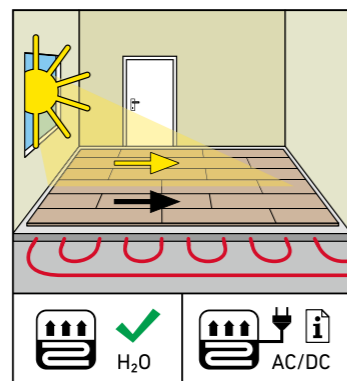

ROBUSTO

BY SWISS KRONO GROUP

SWISS KRONO TEX GMBH & CO. KG
 Wittstocker Chaussee 1
 D-16909 Heiligengrabe / Germany
www.swisskrono.de
www.swisskrono.com

REMOVAL

Installation clips:
 YouTube-Chanel
SWISS KRONO
 Heiligengrabe