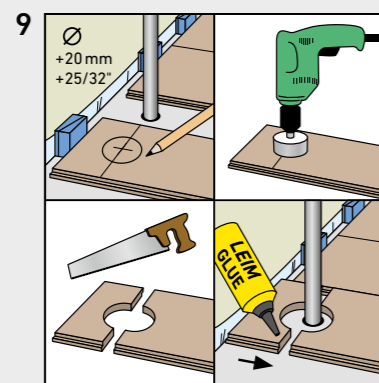

ROBUSTO

BY SWISS KRONO GROUP

SWISS KRONO TEX GMBH & CO. KG
 Wittstocker Chaussee 1
 D-16909 Heiligengrabe / Germany
www.swisskrono.de
www.swisskrono.com

REMOVAL

Installation clips:
 YouTube-Chanel
SWISS KRONO
 Heiligengrabe