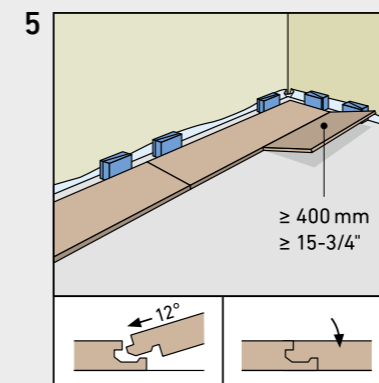

ROBUSTO

BY SWISS KRONO GROUP

SWISS KRONO TEX GMBH & CO. KG
 Wittstocker Chaussee 1
 D-16909 Heiligengrabe / Germany
www.swisskrono.de
www.swisskrono.com

REMOVAL

Installation clips:
 YouTube-Chanel
SWISS KRONO
 Heiligengrabe