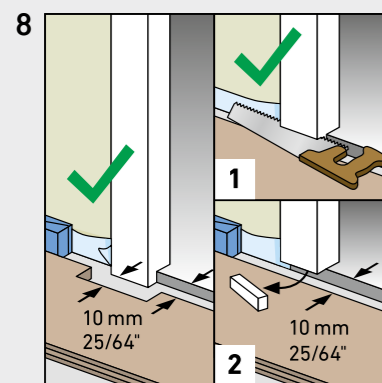

ROBUSTO

BY SWISS KRONO GROUP

SWISS KRONO TEX GMBH & CO. KG
 Wittstocker Chaussee 1
 D-16909 Heiligengrabe / Germany
www.swisskrono.de
www.swisskrono.com

REMOVAL

Installation clips:
 YouTube-Chanel
SWISS KRONO
 Heiligengrabe