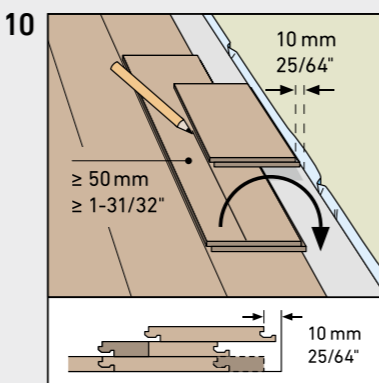

ROBUSTO

BY SWISS KRONO GROUP

SWISS KRONO TEX GMBH & CO. KG
 Wittstocker Chaussee 1
 D-16909 Heiligengrabe / Germany
www.swisskrono.de
www.swisskrono.com

REMOVAL

Installation clips:
 YouTube-Chanel
SWISS KRONO
 Heiligengrabe