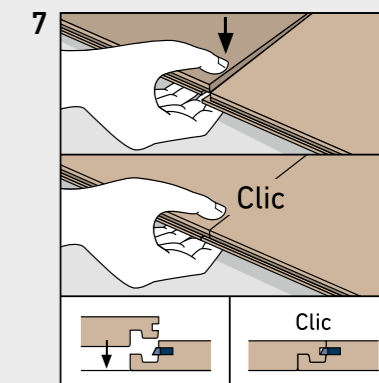

ROBUSTO

BY SWISS KRONO GROUP

SWISS KRONO TEX GMBH & CO. KG
 Wittstocker Chaussee 1
 D-16909 Heiligengrabe / Germany
www.swisskrono.de
www.swisskrono.com

REMOVAL

Installation clips:
 YouTube-Chanel
SWISS KRONO
 Heiligengrabe