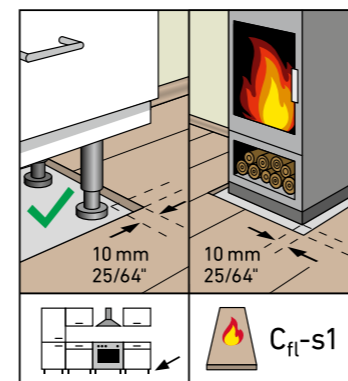

ROBUSTO

BY SWISS KRONO GROUP

SWISS KRONO TEX GMBH & CO. KG
 Wittstocker Chaussee 1
 D-16909 Heiligengrabe / Germany
www.swisskrono.de
www.swisskrono.com

REMOVAL

Installation clips:
 YouTube-Chanel
SWISS KRONO
 Heiligengrabe