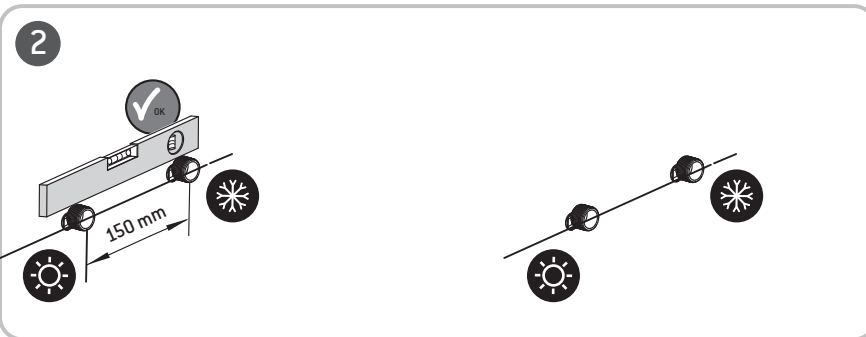

5861978

AVITAL®

MARGA

Manufactured for
HORNBACH Baumarkt AG
Hornbachstrasse 11
76879 Bornheim/Germany
www.hornbach.com

2

4

6

8