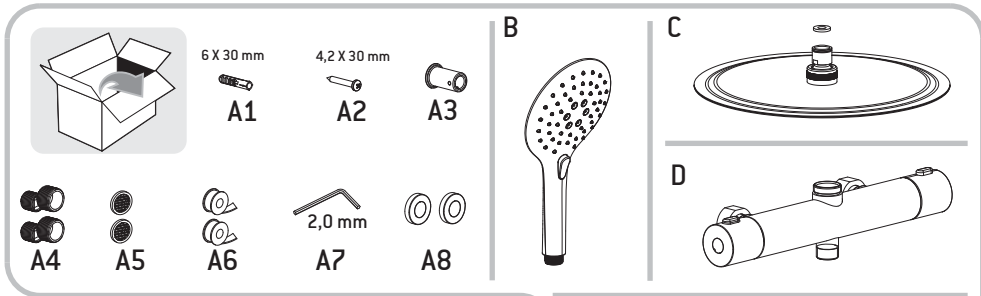

5861978

AVITAL®

MARGA

Manufactured for
HORNBACH Baumarkt AG
Hornbachstrasse 11
76879 Bornheim/Germany
www.hornbach.com

2

4

6

8