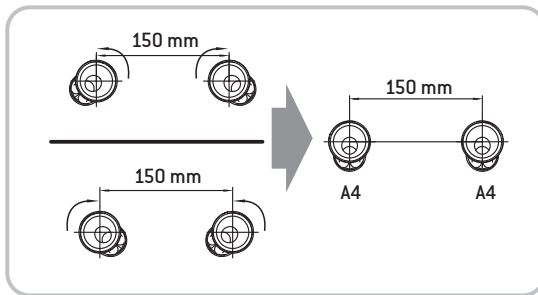

5861978

AVITAL®

MARGA

Manufactured for
HORNBACH Baumarkt AG
Hornbachstrasse 11
76879 Bornheim/Germany
www.hornbach.com

2

4

6

8