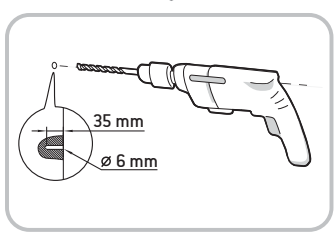

5861978

AVITAL®

MARGA

Manufactured for
HORNBACH Baumarkt AG
Hornbachstrasse 11
76879 Bornheim/Germany
www.hornbach.com

2

4

6

8