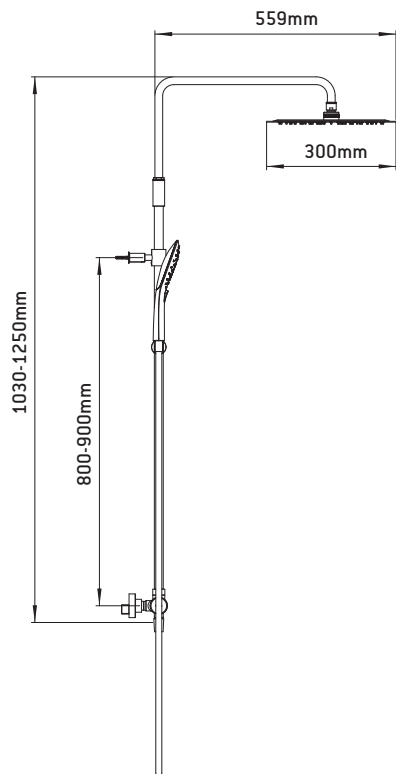

5861978

AVITAL®

MARGA

Manufactured for
HORNBACH Baumarkt AG
Hornbachstrasse 11
76879 Bornheim/Germany
www.hornbach.com

2

4

6

8